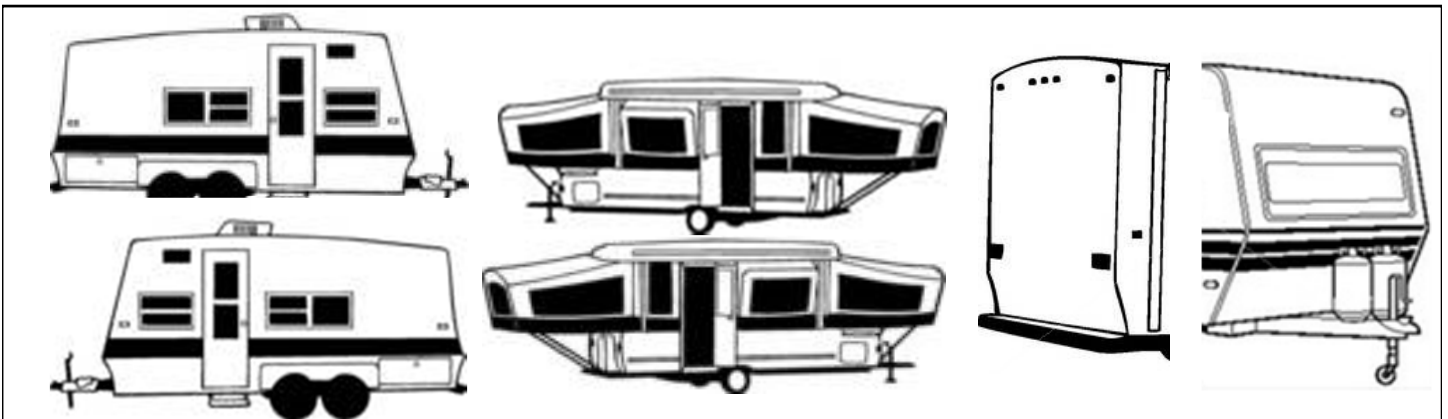

**Interior**

- Entry Door & Screen
- Drapes, Curtains, Shades, Blinds
- Cabinet Fit & Finish
- Countertops
- Kitchen Sink/Faucet
- P-Traps Tight
- Water Pump
- Water Heater \_\_\_ On?
- Fresh Water Tank
- Range Hood Fan & Light
- Gas Range
- Microwave Oven
- Refrigerator Turned On LP/110
- Freezer
- Refrigerator/Freezer Bins
- Dinette Table
- Booth Dinette Operation
- Booth Dinette Cushions
- Linoleum
- Furnace
- Air Conditioner
- Toilet Operation
- Bathroom Sink
- Shower
- Bed Cushions
- Bed Snaps
- Jack-Knife Sofa
- CD Player/Radio
- Cable Hook-up
- Interior Lights
- Light Covers
- TV Antenna Crank
- LPG Leak Detector
- Smoke Detector
- Carbon Monoxide Detector
- Fire Extinguisher
- Emergency Exit
- Electrical Outlets
- Vents/Vent Fans
- Fuse Box/Fuses
- Circuit Breakers
- Power Converter
- Manufacturers' Manuals

**Roof**

- TV Antenna
- A/C Shroud
- Plumbing Vent & Cover
- Bathroom Skylight
- Vent Covers
- Roof Seams
- Radio Antenna

**Cleaning Checklist**

- A/C Filter
- Waste Tanks Empty
- Valves Open
- LPG Full \_\_\_ On
- RV Toilet Tissue
- RV Toilet Chemicals
- Gloves
- Sewer Hose
- Extended Length
- Stove/Oven Lighter
- Fresh Water Full
- Fresh Water Hose
- Water Pressure Regulator
- 15/30 AMP Elect. Adaptor
- Flat 4 to 7 Wire Adaptor
- Hitch Pin
- Wash off LP Tanks
- Outside Clean
- Vacuum Beds/Under
- Vacuum Zip Screens
- Kitchen
- Bathroom
- Toilet
- Shower/Tub
- Countertops
- Dinette Table
- Vacuum Dinette Cushions
- Vacuum under Dinette Seats
- Cabinets Vacuum/Clean
- Sofa Vacuum
- Refrigerator
- Freezer
- Range Top
- Oven
- Microwave
- Floor
- Interior Windows/Mirror